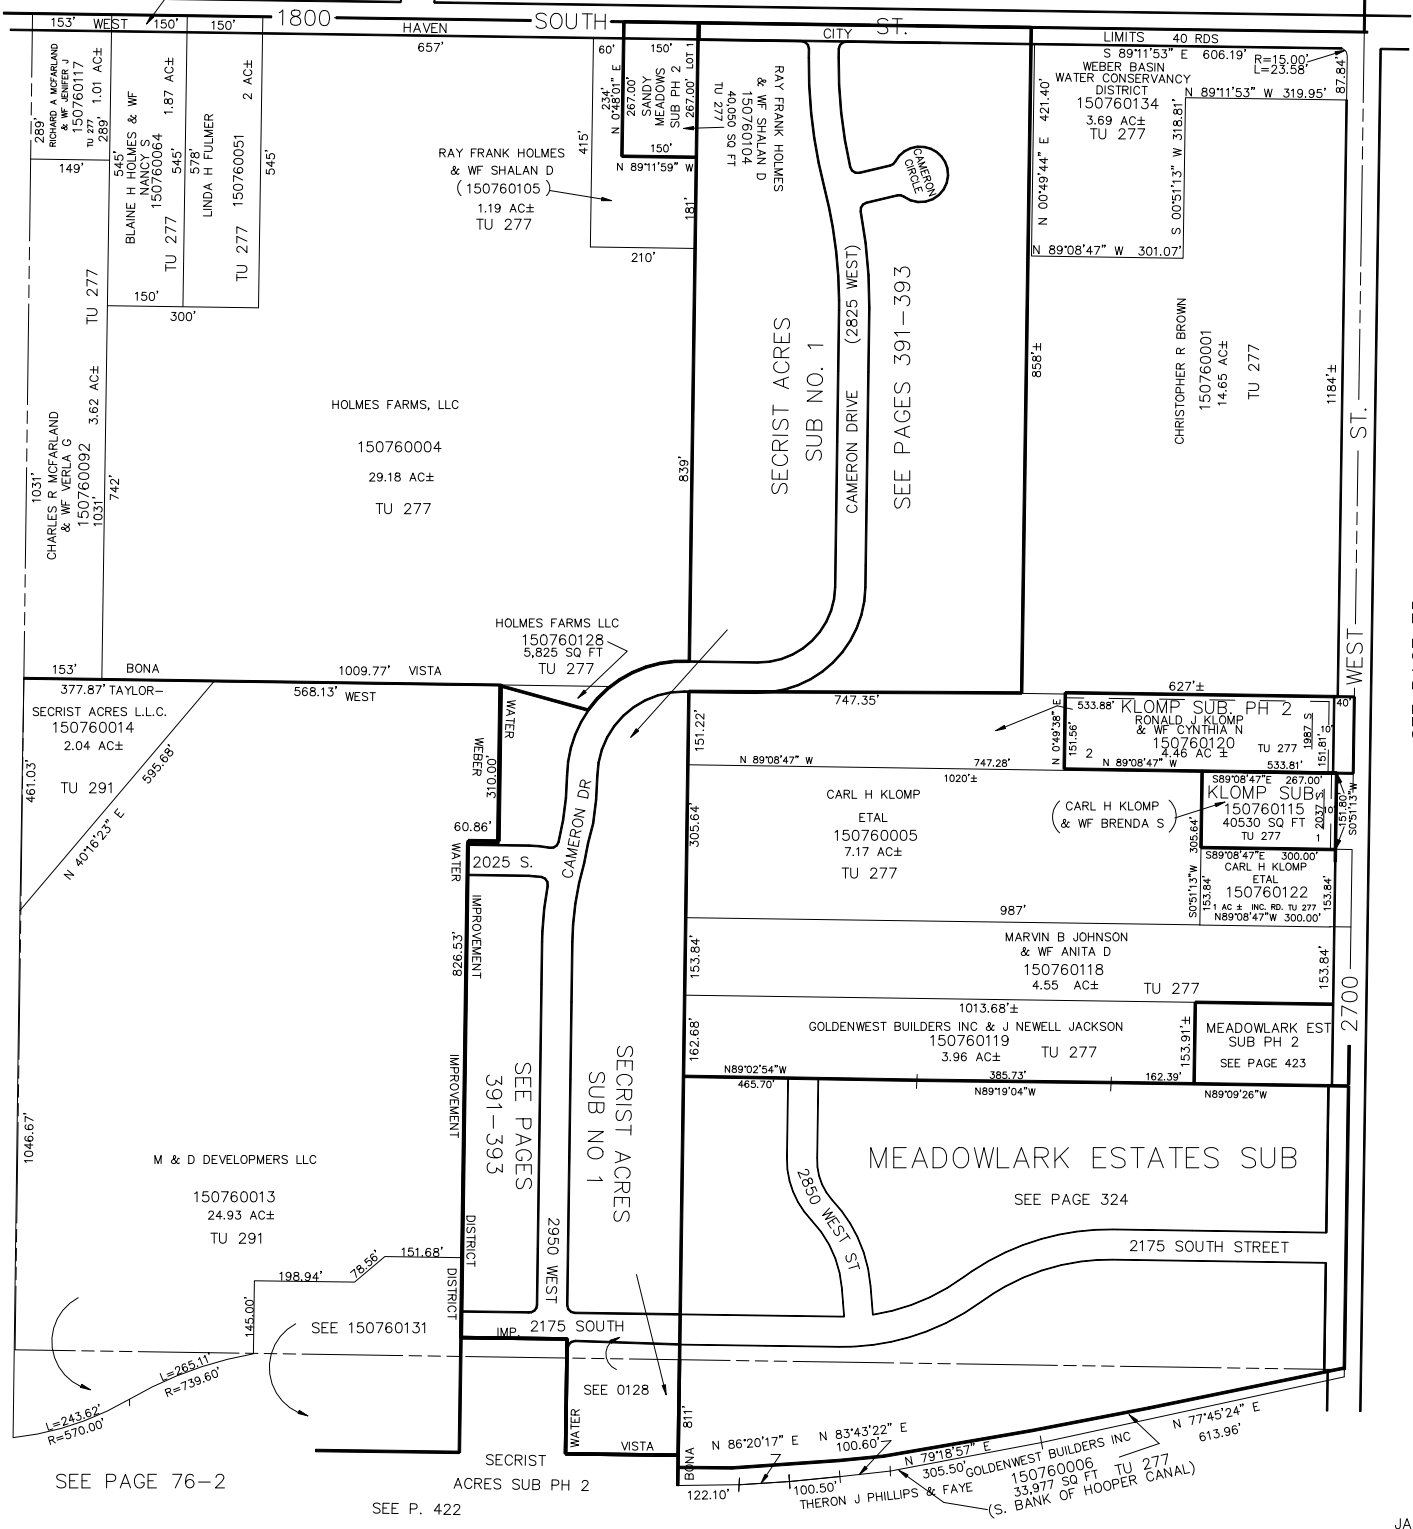

NE 1/4  
SECTION 27, T.6N., R.2W., S.L.B. & M.

TAXING UNITS: 277, 291

IN WEST HAVEN CITY SCALE 1" = 200'

SEE PAGE 60-2

WEBER COUNTY  
(150760063)  
TU 277

SEE PAGE 76-5

SEE PAGE 75

SEE PAGE 76-2

SECRET ACRES SUB PH 2

SEE P. 422